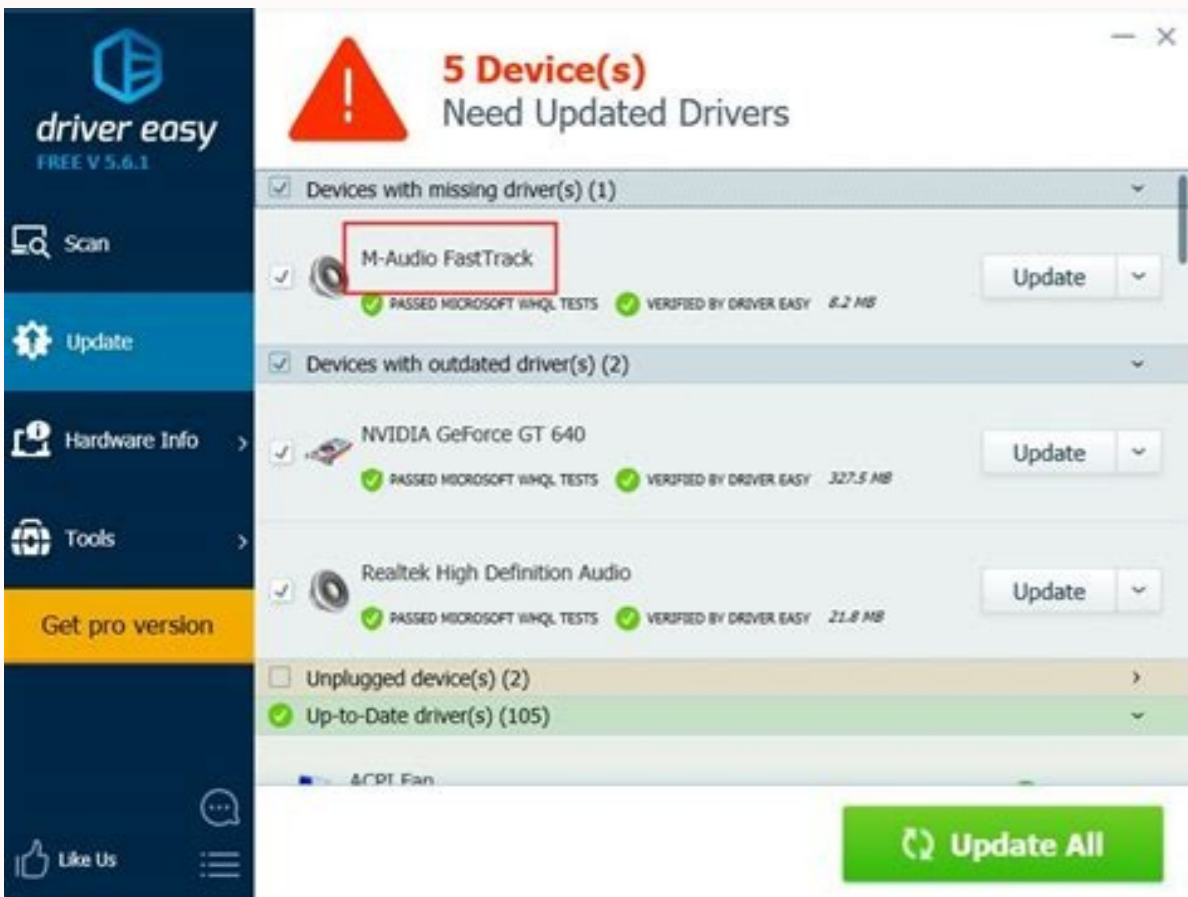

How to install drivers manually on driver easy windows 10 64 bit